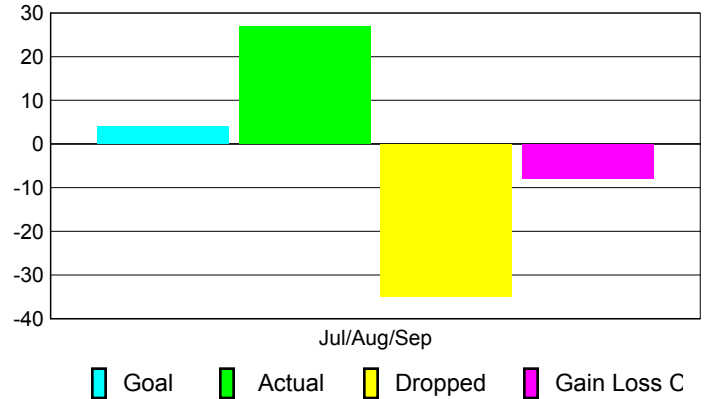

### YTD Status Quo Clubs 2010-2011

Status Quo Clubs Compared to Status Quo Members

## MEMBERSHIP

Membership Results  
2010-2011

Membership  
2009-2010

Month	Net Memb Goal	Actual New Memb	Actual Dropped Memb	Gain/Loss of Memb	Gain/Loss of Memb
Jul/Aug/Sep	4	27	-35	-8	-16
<b>Totals</b>	<b>4</b>	<b>27</b>	<b>-35</b>	<b>-8</b>	<b>-16</b>

### Membership Results 2010-2011

Goal, New, Dropped, Gain/Loss

### Comparison of Membership Gain/Loss

Current Year Compared to the Previous Year